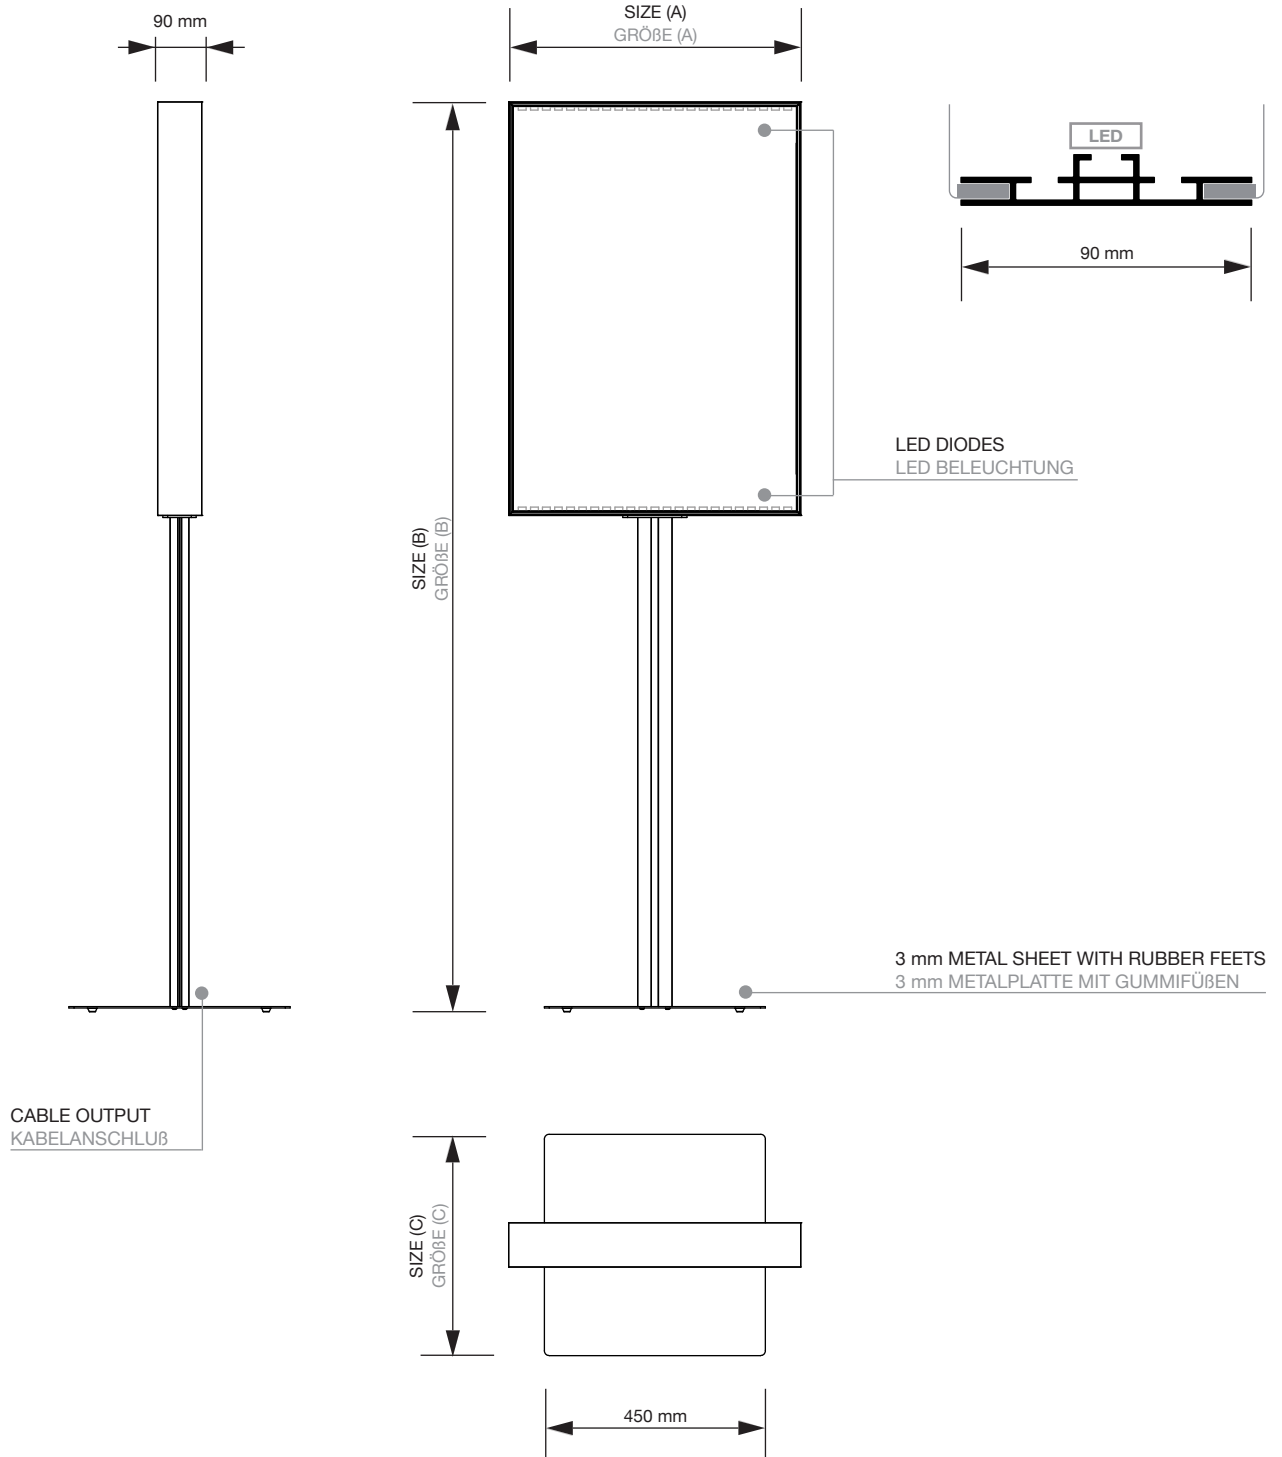

FABRIC FRAME INFO POLE LED

Fabric Frames